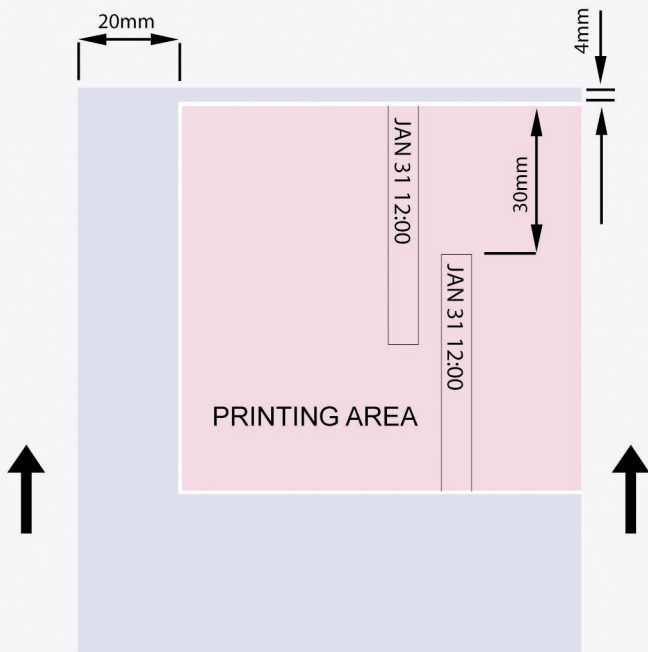

Customizable printing

ABC COMPANY
2005 JAN 01 12:28
012345

▲ TIME CARD

SPECIFICATION

POWER RATING	220V
AMP	0.2A
DIMENSION	16.5 X 15 X 18 cm ³ (D x W x H)
WEIGHT	2.5KGS
AMBIENT	0° C - 40 °C
CONDITION	10-80% RH